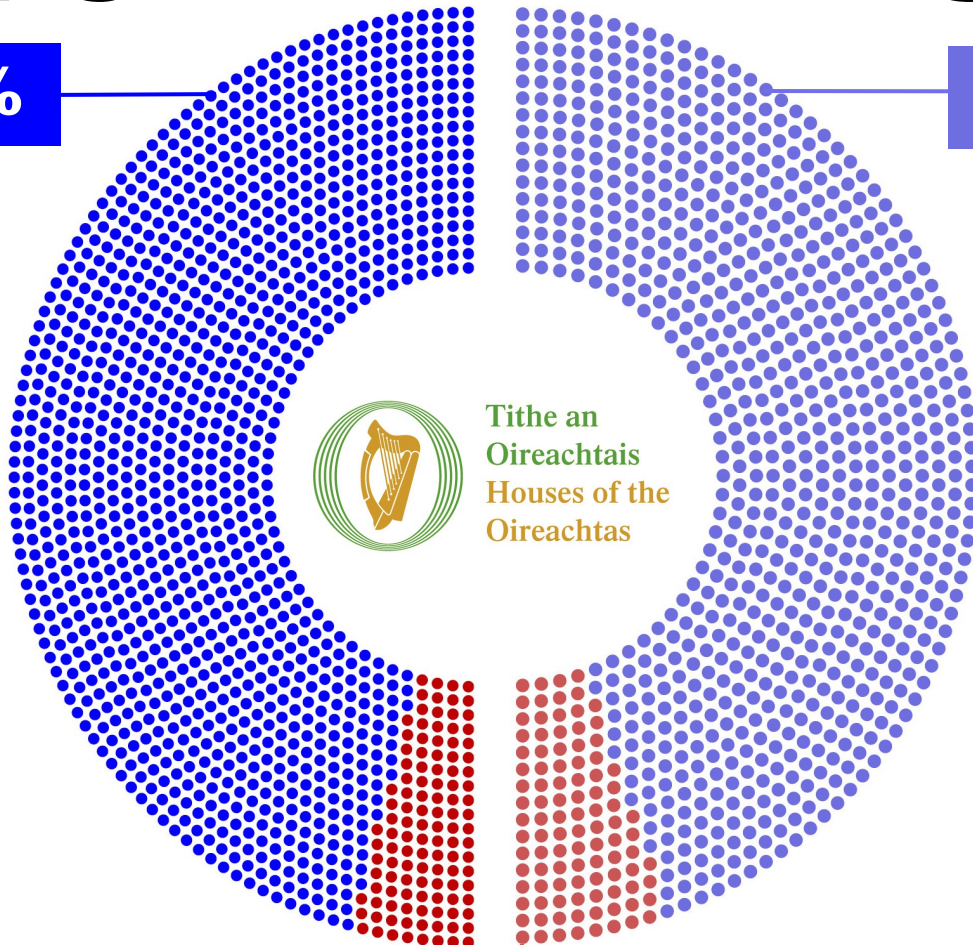

Tithe an
Oireachtais
Houses of the
Oireachtas

WOMEN IN PARLIAMENT

TOTAL MEMBERS ELECTED
(1918-2018, BY GENDER)

MALE

1179

91%

**DÁIL
ÉIREANN**
(MEMBERS / TDs)

MALE

801

89%

**SEANAD
ÉIREANN**
(MEMBERS / SENATORS)

Tithe an
Oireachtais
Houses of the
Oireachtas

FEMALE

114

9%

FEMALE